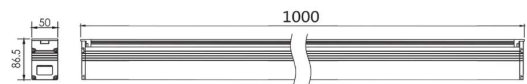

L=1000mm
Cutout W=50mm
H=87mm

Frame

Aluminum

Color Tempertaure

5700K

Power

21W

Total Luminous Flux

Buried

Beam angle

12.5, 20, 30, 45, 60, 15X30,
10X60 Degree (Tilted 10
degrees: 15,30,45,20x35)

Optics

Tempered glass

Dimming

NON-Dimmable

Operating Voltage

220-240 VAC

Standard Lifetime

L70 minimum at 50,000
burning hours

Dimension diagram

Cut Size: L999*W50*H87mm

Remarks:-

Address: Plot #7 Saroorpur-Nangla Industrial Area,Ballabgarh-Sohna Road,Faridabad-121005